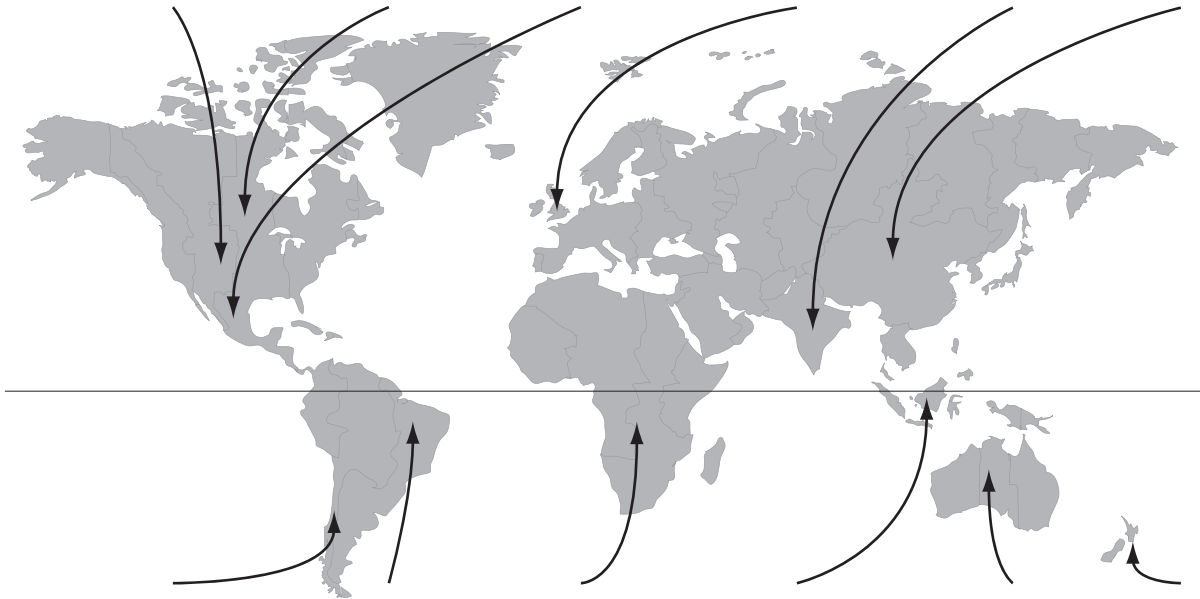

MathFLIX CHALLENGE

Money Around the World

Calculate purchasing power around the globe.

Country	U.S.A.	Canadian	Mexico	U.K.	India	China
Symbol	\$	\$	P	£	Rp	¥
Money	dollar	dollar	peso	pound	rupee	yuan
	1	1.42	13.55	.67	56.81	9.91
	10					
	100					
	2,000					

Country	Chile	Brazil	Botswana	Malaysia	Australia	New Zealand
Symbol	P	R\$	P	Rm	\$	\$
Money	peso	real	pula	ringgit	dollar	dollar
	664.79	2.68	8.00	4.61	1.66	1.90